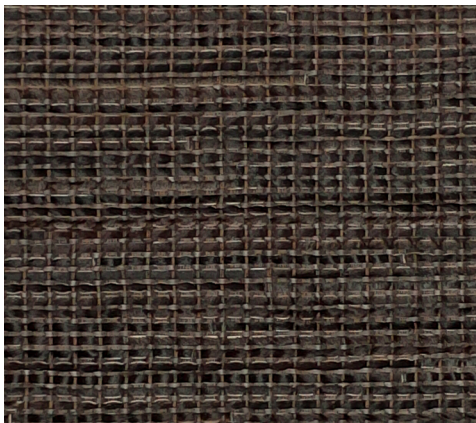

COLORSCOPE

PRODUCT SPECIFICATION

CARAMEL | HIDECA

NATURAL | HIDEN

COCO | HIDECA

GREY | HIDECA

COLLECTION	The Hide Collection
DESIGN	Ridges
COLOURS	Caramel (HIDECA), Natural (HIDEN), Coco (HIDECA), Grey (HIDECA)
ORIGIN	India
SIZES	160 x 230cm, 200 x 300cm, 250 x 300cm, 250 x 350cm, 300 x 400, & custom sizes available
FIBRE	Hairon, Olf, Polyfelt, Polyarn & Cotton
CONSTRUCTION	Handwoven
CARE	Professional cleaning recommended, vacuum regularly