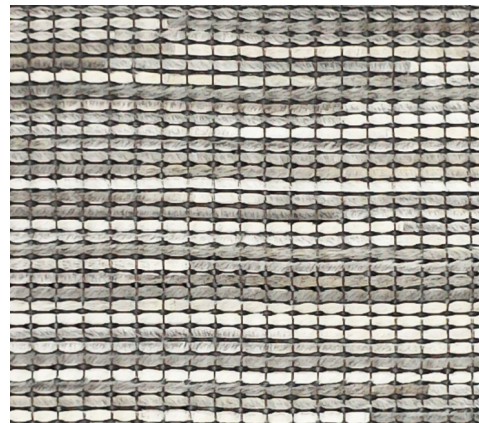

COLORSCOPE

PRODUCT SPECIFICATION

CARAMEL | HIDECA

NATURAL | HIDEN

COCO | HIDECA

GREY | HIDECA

COLLECTION	The Hide Collection
DESIGN	Ridges
COLOURS	Caramel (HIDECA), Natural (HIDEN), Coco (HIDECA), Grey (HIDECA)
ORIGIN	India
SIZES	160 x 230cm, 200 x 300cm, 250 x 300cm, 250 x 350cm, 300 x 400, & custom sizes available
FIBRE	Hairon, Olf, Polyfelt, Polyarn & Cotton
CONSTRUCTION	Handwoven
CARE	Professional cleaning recommended, vacuum regularly