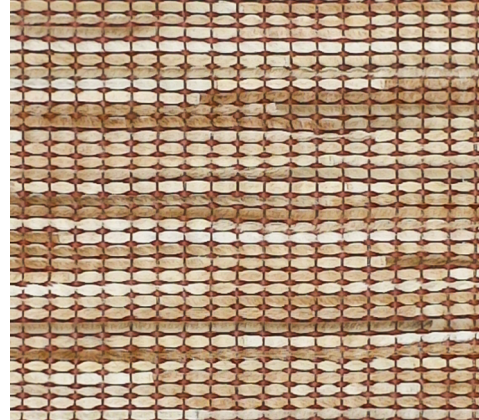

COLORSCOPE

PRODUCT SPECIFICATION

CARAMEL | HIDECA

NATURAL | HIDEN

COCO | HIDECA

GREY | HIDECA

COLLECTION	The Hide Collection
DESIGN	Ridges
COLOURS	Caramel (HIDECA), Natural (HIDEN), Coco (HIDECA), Grey (HIDECA)
ORIGIN	India
SIZES	160 x 230cm, 200 x 300cm, 250 x 300cm, 250 x 350cm, 300 x 400, & custom sizes available
FIBRE	Hairon, Olf, Polyfelt, Polyarn & Cotton
CONSTRUCTION	Handwoven
CARE	Professional cleaning recommended, vacuum regularly