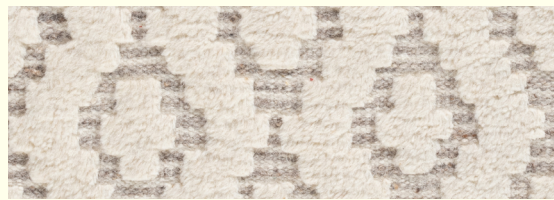

COLORSCOPE

PRODUCT SPECIFICATION

IVORY CHARCOAL | SAHDICI

IVORY TAUPE | SAHDITI

COLLECTION	The Sahara Collection
DESIGN	Diamonds
COLOURS	Ivory/Charcoal, Ivory/Taupe
ORIGIN	India
SIZES	160x230cm, 200x300cm, 250x300cm, 250x350cm, 300x400cm, 350x450cm and Custom sizes & colours available
FIBRE	Handspun Wool
CONSTRUCTION	Handknotted
CARE	Professional cleaning recommended

COLORSCOPE

PRODUCT SPECIFICATION

IVORY CHARCOAL | SAHTIC1

IVORY TAUPE | SAHTIT1

COLLECTION	The Sahara Collection
DESIGN	Trellis
COLOURS	Ivory/Charcoal, Ivory/Taupe
ORIGIN	India
SIZES	160x230cm, 200x300cm, 250x300cm, 250x350cm, 300x400cm, 350x450cm and custom sizes & colours available
FIBRE	Handspun Wool
CONSTRUCTION	Handknotted
CARE	Professional cleaning recommended